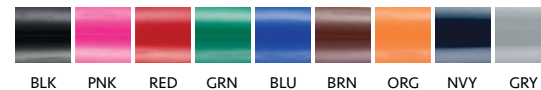

POINT SIZE

ACCENT COLOR

Ink color matches accent color. Refer to the table of contents for guide to color abbreviations used in catalog.