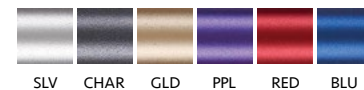

● Black ink. Refer to the table of contents for guide to color abbreviations used in catalog.