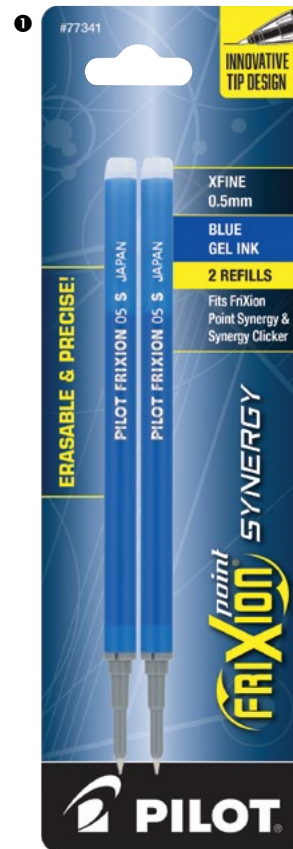

FRIXION^{point} SYNERGY **NEW!**

- Features an innovative and patented Synergy Tip design for detail, durability & incredibly smooth writing
- Writes smooth & erases clean, so you can write, erase & rewrite repeatedly without damaging documents – no wear or tear!
- Unique, thermo-sensitive gel ink formula disappears completely with erasing friction*
- For use in FriXion Point Synergy Capped and Clicker

POINT SIZE

INK COLOR

BLK BLU RED

Refer to the table of contents for guide to color abbreviations used in catalog.

PACK OFFERINGS

UPC N° 72838	Item N^o	Ink Color	Retail/ Ea. ($)
2 PACK • EXTRA FINE POINT			
77340	FXPR2BLK	BLK	3.28
77341	① FXPR2BLU	BLU	3.28
3 PACK			
77343	② FXPR3BLK	BLK	4.94
77344	FXPR3BLU	BLU	4.94
17155	FXPR3RED	RED NEW!	4.94
17228	③ FXPR3001	BLK/BLU/RED NEW!	4.94

CASE COUNT

Pack Type	Inner Pack (Ea.)	Case Pack
2 Packs	6	24 packs of 6
3 Packs	6	24 packs of 6

*Note: Erasable pens are not recommended for use on legal or official documents. Do not expose to extreme temperatures (<14°F; >140°F). If pen is exposed to temperature that reaches 140°F, the ink will be colorless when writing. To restore color, cool to at least 14°F in freezer and the ink will again write in color.