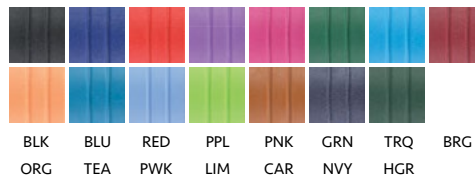

G2® 0.7 FINE

- G2 is America's #1 selling,¹ longest lasting,² smooth writing gel ink pen brand
- G2 Fine point is the most popular G2 point size
- Vibrant, quick-drying ink
- Available in 37 color options: 15 core colors, 4 Limited Edition Harmony Collection Colors (P. 17), 6 Metallics, White (P. 18), 6 Neons (P. 19), 5 Pastels (P. 20), and 5 wrap designs (PP. 22 - 28)!
- Comfortable grip & refillable

Refills available P. 128.

PACK OFFERINGS

UPC N° 72838	Item N^o	Accent Color	Retail/ Ea. ($)
1 PACK • FINE POINT			
31026	BG27-BLK-6PK	BLK	2.54
31027	BG27-BLU-6PK	BLU	2.54
31028	BG27-RED-6PK	RED	2.54
2 PACK			
31031	BG272BLK-6PK	BLK	4.76
31032	BG272BLU-6PK	BLU	4.76
31033	BG272RED-6PK	RED	4.76
31051	BG272GRN	GRN	4.76
31052	BG272PPL-6PK	PPL	4.76
13366	BG272TRQ	TRQ	4.76
15235	1 BG272NVY	NVY	4.76

POINT SIZE

ACCENT COLOR

Ink color matches accent color. Refer to the table of contents for guide to color abbreviations used in catalog.

UPC N° 72838	Item N^o	Accent Color	Retail/ Ea. ($)
3 PACK			
31023	G27C3001	BLK/BLU/RED	7.11
4 PACK			
31057	G27C4BLK	BLK	9.32
31058	G27C4BLU	BLU	9.32
31191	G27C4RED	RED	9.32
11870	G27C4009	BLK/PWK/LIM/TEA	9.32
31034	G27C4001	BLK/BLU/RED/GRN	9.32
31065	2 G27C4002	PNK/PPL/TRQ/BRG	9.32
5 PACK			
31078	G27C5BLK	BLK	12.25
31299	G27C5BLU	BLU	12.25
31079	G27C5001	BLK/BLU/RED/GRN/PPL	12.25
31266	3 G27C5003	PPL/PNK/TRQ/ORG/LIM	12.25
8 PACK POUCH			
31128	G27C8001-P	BLK/BLU/RED/GRN/ PPL/PNK/TRQ/BRG	18.42

UPC N° 72838	Item N^o	Accent Color	Retail/ Ea. ($)
10 PACK			
31024	G2710BLK	BLK	22.79
31236	G2710003	BLK/BLU/RED/GRN/PPL/ PNK/TRQ/BRG/NVY/ORG	22.79
13513	G2710007	BLK/TEA/PNK/RED/ORG/ LIM/PWK/PPL/TRQ/HGR	22.79
20 PACK			
31294	4 G2720001-CW3	5 BLK/2 BLU/RED/GRN/PPL/ PNK/TRQ/BRG/HGR/NVY/ ORG/PWK/LIM/CAR/TEA	45.07
DOZEN BOXES			
31020	G27--BLK	BLK	2.31
31021	G27--BLU	BLU	2.31
31022	G27--RED	RED	2.31
31025	G27--GRN	GRN	2.31
31029	G27--PPL	PPL	2.31
31187	G27--NVY	NVY	2.31

Bar-coded dozen boxes available on P. 144.