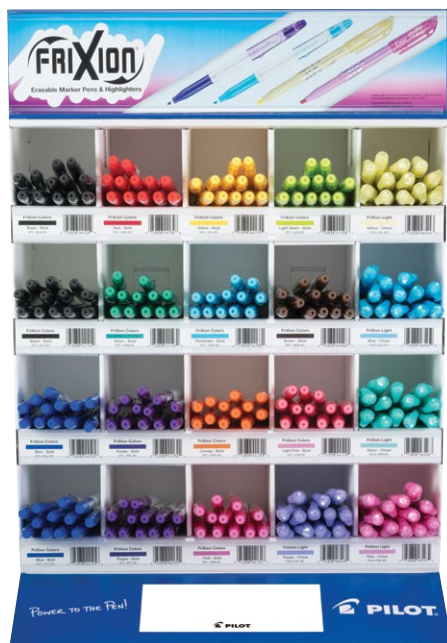

*Note: Erasable marker pens are not recommended for use on legal or official documents. Do not expose to extreme temperatures (<14°F; >140°F). If marker pen is exposed to temperature that reaches 140°F, the ink will be colorless when writing. To restore color, cool to at least 14°F in freezer and the ink will again write in color.